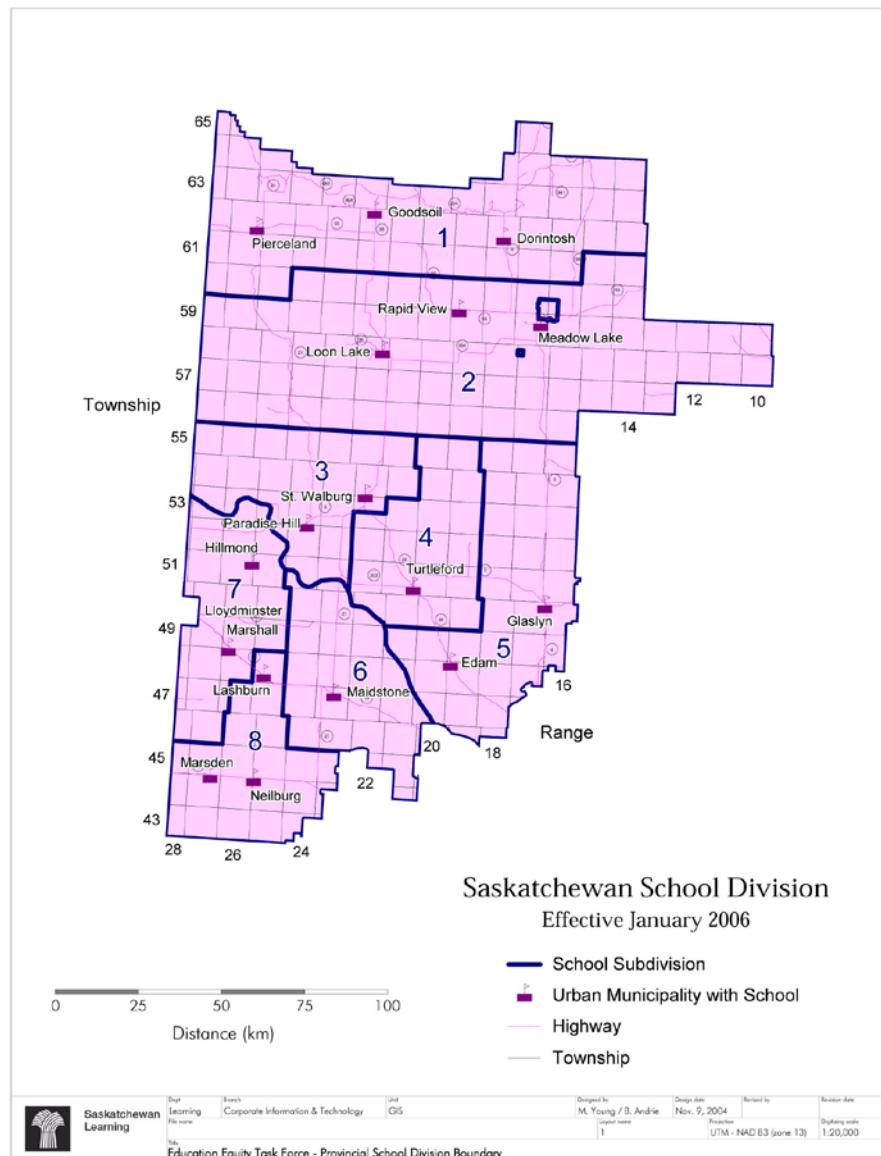

## Policy 7 Appendix: ELECTORAL SUBDIVISION MAP

The Northwest School Division #203 is divided into 11 subdivisions. These areas are described as follows:

- |                |   |
|----------------|---|
| Subdivision 1  | Pierceland, Goodsoil, Dorintosh             |
| Subdivision 2  | Loon Lake, Rapid View, Meadow Lake Rural    |
| Subdivision 3  | St. Walburg and Paradise Hill               |
| Subdivision 4  | Turtleford                                  |
| Subdivision 5  | Glaslyn and Edam                            |
| Subdivision 6  | Maidstone and Paynton                       |
| Subdivision 7  | Hillmond, Lloydminster, Lone Rock, Marshall |
| Subdivision 8  | Neilburg, Marsden and Lashburn              |
| Subdivision 9  | Meadow Lake                                 |
| Subdivision 10 | Meadow Lake                                 |
| Subdivision 11 | Flying Dust                                 |

Reference: Local Government Election Act